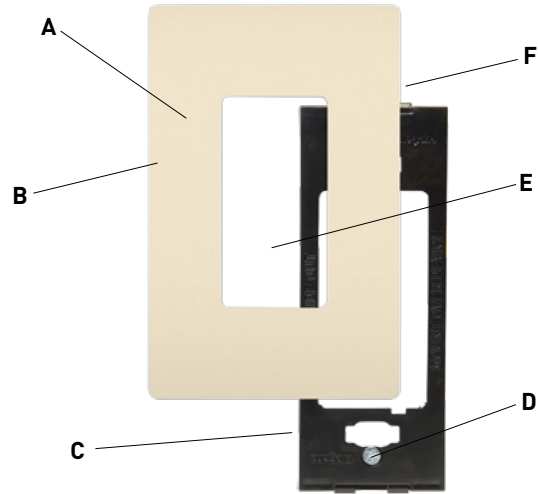

WALL PLATES

RWP26LA

radiant® Screwless Polycarbonate Wall Plates

- A. Redesigned screwless wall plates** feature a lower, more modern profile in keeping with today's design trends.
- B. Molded of rugged .065" thick polycarbonate.**
- C. One-piece subplate** mounts over the device for easy retrofit and lower profile.
- D. Subplate screws align devices** to ensure proper positioning of wall plates.
- E. Opening accommodates all NEMA decorator-opening devices.**
- F. An extra 3/8" width and height than standard size wall plates** for more tolerance in covering ragged sheet rock openings.

WALL PLATES

Blank Plates – Box Mounted Standard Size Plastic & Metal

DESCRIPTION	COLOR	NYLON	THERMOSET	METAL	
		TRADEMASTER® PLATES	SMOOTH	MATERIAL	SMOOTH
BLANK PLATES – BOX MOUNTED					
One Gang Blank – Box Mtd. 	Ivory	TP13I	SP13I	Aluminum	SA13
	White	TP13W	SP13W		
	Brown	TP13	SP13	Polished Brass	SB13PB
	Gray	TP13GRY	SP13GRY	430S/S	SL13
	Black	TP13BK		302/304 S/S	SS13
	Red	TP13RED		302/304 S/S (1/2" Screws)	SS13.5
	Light Almond	TP13LA	SP13LA	Brushed Bronze	SB13BZ
			Chrome	SB13CH	
Two Gang Blank – Box Mtd. 	Ivory	TP23I	SP23I	Aluminum	SA23
	White	TP23W	SP23W		
	Brown	TP23	SP23	Polished Brass	SB23PB
	Gray	TP23GRY	SP23GRY	430S/S	SL23
	Black	TP23BK		302/304 S/S	SS23
	Light Almond	TP23LA	SP23LA	302/304 S/S (1/2" Screws)	SS23.5
				Brushed Bronze	SB23BZ
			Chrome	SB23CH	
Three Gang Blank – Box Mtd. 	Ivory		SP33I	Polished Brass	SB33PB
	White		SP33W		
	Brown		SP33	302/304 S/S	SS33
	Gray		SP33GRY	302/304 S/S (1/2" Screws)	SS33.5
	Light Almond		SP33LA		
Four Gang Blank – Box Mtd. 	Ivory		SP43I		
	White		SP43W		
	Brown		SP43	302/304 S/S	SS43
	Gray		SP43GRY		
Five Gang Blank – Box Mtd. 				302/304 S/S	SS53
Six Gang Blank – Box Mtd. 				302/304 S/S	SS63
Seven Gang Blank – Box Mtd. 				302/304 S/S	SS6013
Eight Gang Blank – Box Mtd. 				302/304 S/S	SS6023